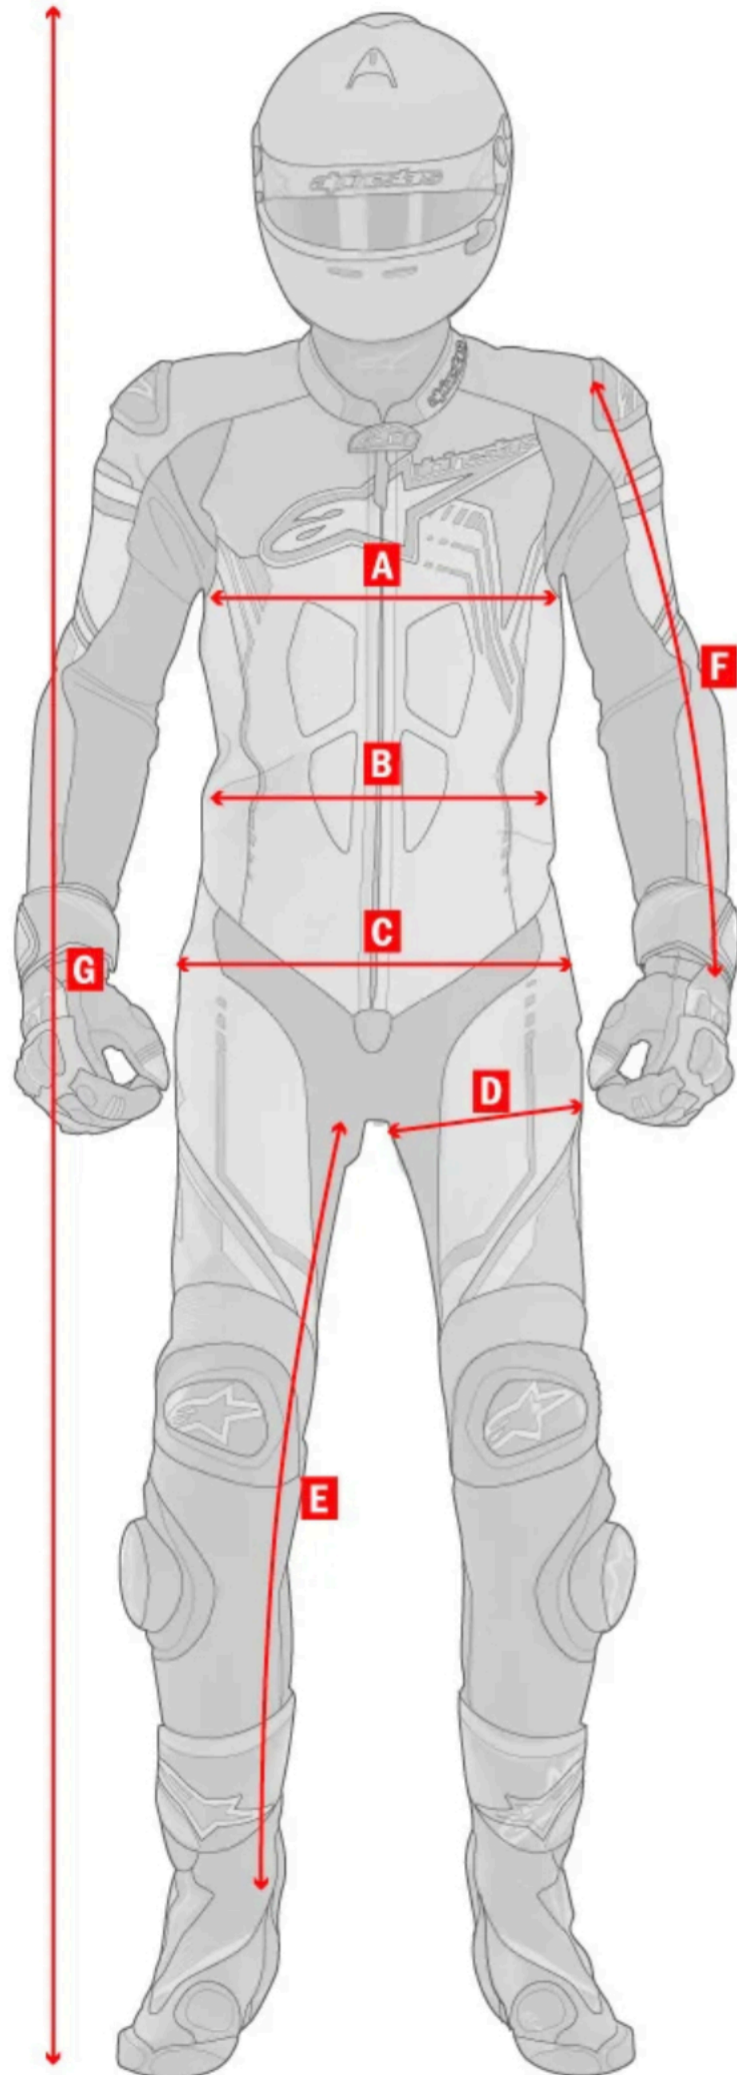

HOW TO MEASURE

- A Chest:**
Measure around the fullest part, under the armpits, keeping the tape horizontal.
- B Waist:**
Measure around the natural waist line, inline with the navel, keeping the tape horizontal.

- C Hip:**
Measure around the fullest part of your hips, about 20cm below waist line, keeping the tape horizontal.
- D Thigh:**
Measure around the thigh just below the crotch, keeping the tape horizontal.

- E Inseam:**
Stand against a wall, ask someone else to measure from the crotch to the bottom of your leg.
- F Arm Length:**
Measure from shoulder (Humerus) to wrist.

- G Height:**
Stand against a wall, ask someone else to measure from the floor to the top of your head, keeping the tape vertical.